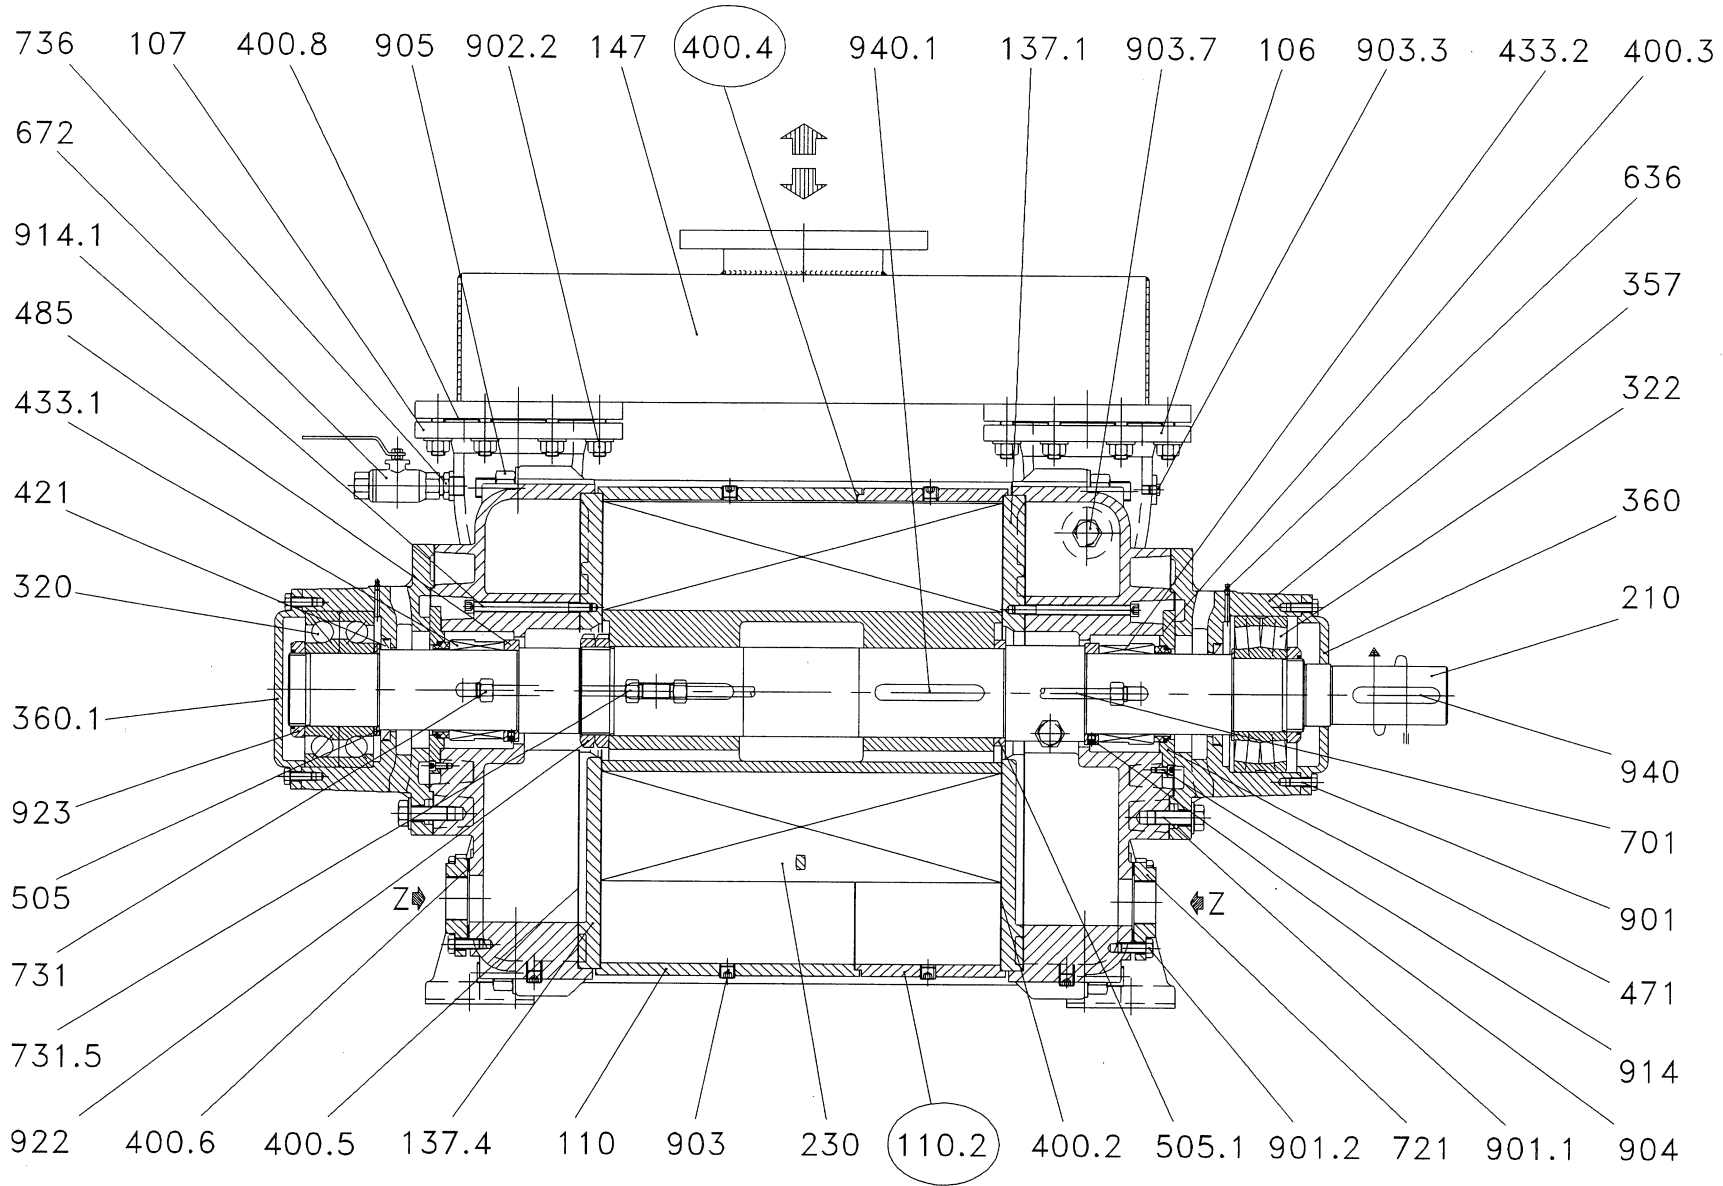

DISEGNO IN SEZIONE / SECTION DRAWING  
 Pompe Serie / Pumps Series

**TRSA 200-1950&2500&3100/C**

**TRAVAINI**  
**PUMPS USA**  
 Liquid Ring & Rotary Vane Vacuum Pumps and Systems

200 Newsome Drive  
 Yorktown, VA 23693  
 1-800-535-4243  
 www.Travaini.com

○ SOLO PER POMPA TIPO TRSA 200-3100 / Only for pump type TRSA 200-3100

RIF. - Ref.: E.C./C.T.  
 DATA - Date: GENNAIO 96 - January 96

SOSTITUISCE - Replaces: 6200-1-2.1L1.301.01  
 N°: 6200-1-2.1L1.301.02